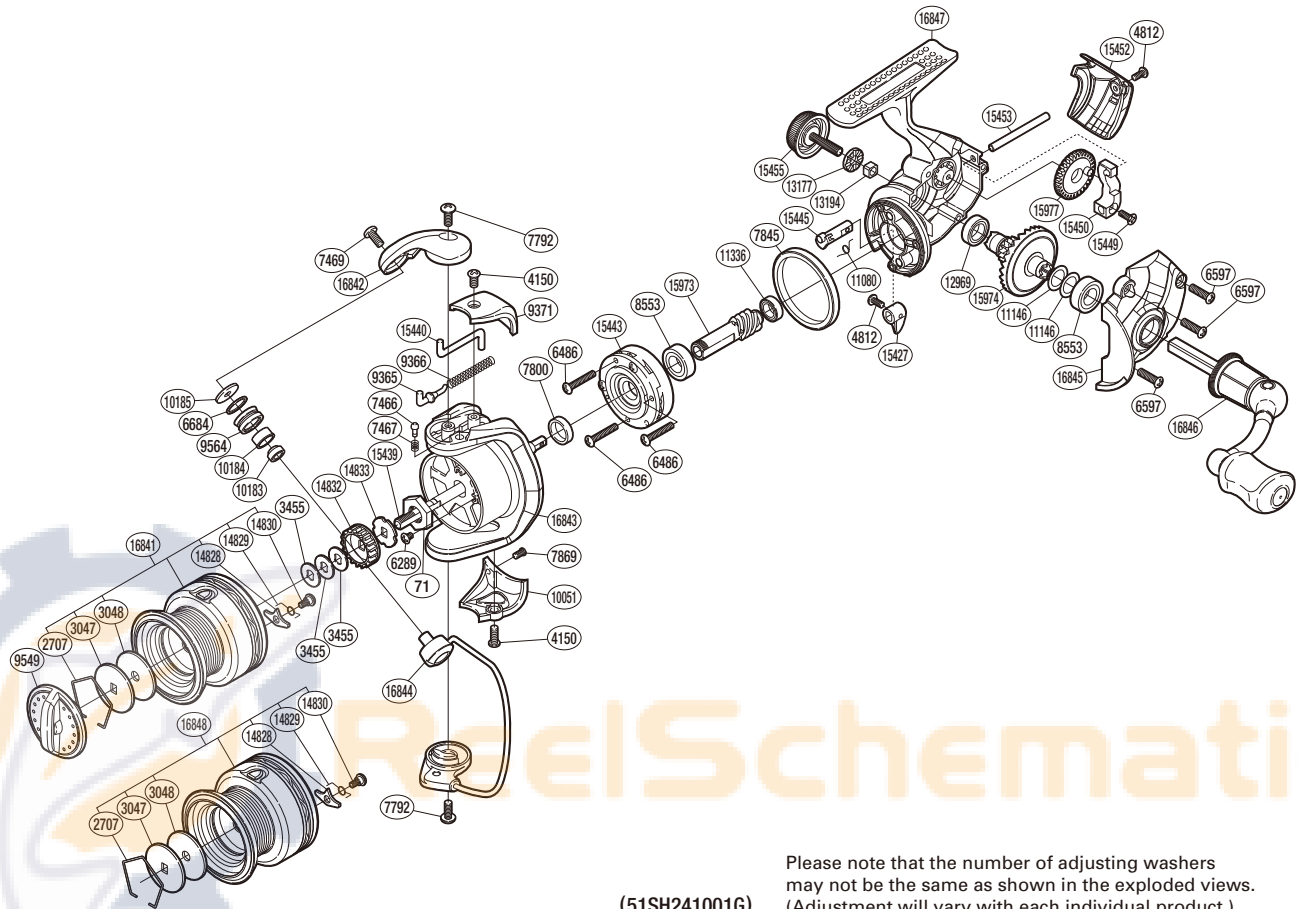

# SHIMANO

## AERNOS

## ARNS-1000FB

(51SH241001G)

Please note that the number of adjusting washers may not be the same as shown in the exploded views. (Adjustment will vary with each individual product.)

Part No.	Description	Part No.	Description	Part No.	Description
RD 0071	Rotor Nut	RD 9371	Bail Spring Cover	RD15443	Roller Clutch Assembly
RD 2707	Drag Washers Retainer	RD 9549	Drag Knob	RD15445	Anti-reverse Cam
RD 3047	Key Washer	RD 9564	Line Roller	RD15449	Screw
RD 3048	Drag Washer	RD10051	Bail Hold Support Guard	RD15450	Oscillating Slider
RD 3455	Spool Washer	RD10183	Ball Bearing	RD15452	Rear Protector
RD 4150	Screw	RD10184	Line Roller Bushing	RD15453	Oscillating Guide
RD 4812	Screw	RD10185	Line Roller Washer	RD15455	Handle Screw Cap
RD 6289	Screw	RD11080	Anti-reverse Cam Spring	RD15973	Pinion Gear
RD 6486	Screw	RD11146	Washer	RD15974	Drive Gear
RD 6597	Screw	RD11336	Ball Bearing	RD15977	Oscillating Gear
RD 6684	Line Roller Spacer	RD12969	Ball Bearing	RD16841	Spool Assembly
RD 7466	Click Pin	RD13177	Handle Screw Cap Spacer	RD16842	Bail Arm
RD 7467	Click Spring	RD13194	Handle Screw Lock	RD16843	Rotor
RD 7469	Screw	RD14828	Drag Click	RD16844	Bail Assembly
RD 7792	Screw	RD14829	Drag Click Spring	RD16845	Side Cover
RD 7800	Rotor Ring	RD14830	Screw	RD16846	Handle Assembly
RD 7845	Friction Ring	RD14832	Spool Support A	RD16847	Body
RD 7869	Screw	RD14833	Spool Support B		
RD 8553	Ball Bearing	RD15427	Anti-reverse Lever		
RD 9365	Bail Spring Guide	RD15439	Main Shaft		
RD 9366	Bail Spring	RD15440	Bail Trip Lever	RD16848	Spare Spool Assembly